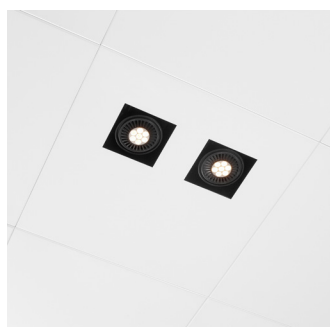

PRODUCT INFO

2XAR111
accent lighting LAY-IN FLAT - DROP - COLORLINE

- Standard colour metallic silver or white. Other colours available on request.
- All lighting modules come with a laser-cut tile in the same finishing as the ceiling.
- Each panel is covered in a foil that is easy to remove in order to prevent any damage.
- Includes suspension for trimless installation in the ceiling.
- Electronic transformer included.
- Adjustable.
- Pre-cabled lighting module with plug.
- 600 x 600 mm.
- Opening tile 140 x 140 mm.
- Installation height. 95 mm.